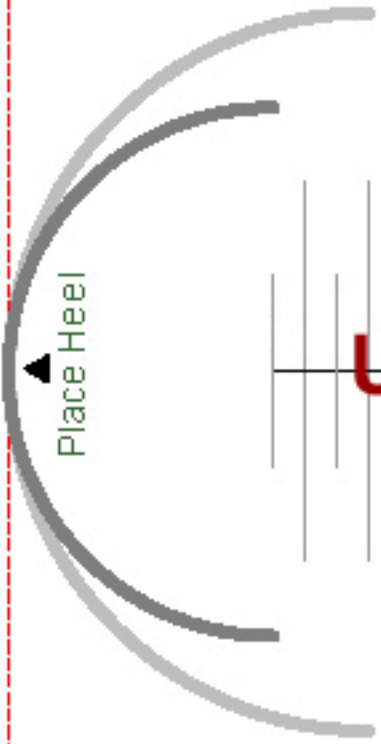

Actual Size

• First, click the  button on toolbar if the chart looks blurry

- Next, print out 2 copies of this page
- Place a credit card in the box at right to verify size 
- Fold & tape the 2 dark lines together
- Place either heel in the arches against a wall
- Count along the lines to find your shoe size.

### Important!

Place a credit card in this box to make sure your print-out is the correct size. You can also measure the ruler guides below.

If it is not the correct size, check your printer settings to make sure the 'Fit to page' box is **NOT** checked.

Fold and place against the wall

Place Heel

# U.S. Men's Foot Size Chart

inches

centimeters

15	14	13	12	11	10	9	8	7	6
14.5	13.5	12.5	11.5	10.5	9.5	8.5	7.5	6.5	5.5
1	2	3	4	5	6	7	8	9	10
1.5	2.5	3.5	4.5	5.5	6.5	7.5	8.5	9.5	10.5

Fold and tape here!

Fold and tape here!